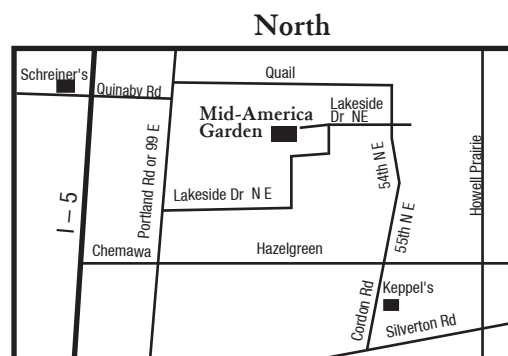

Map not to scale